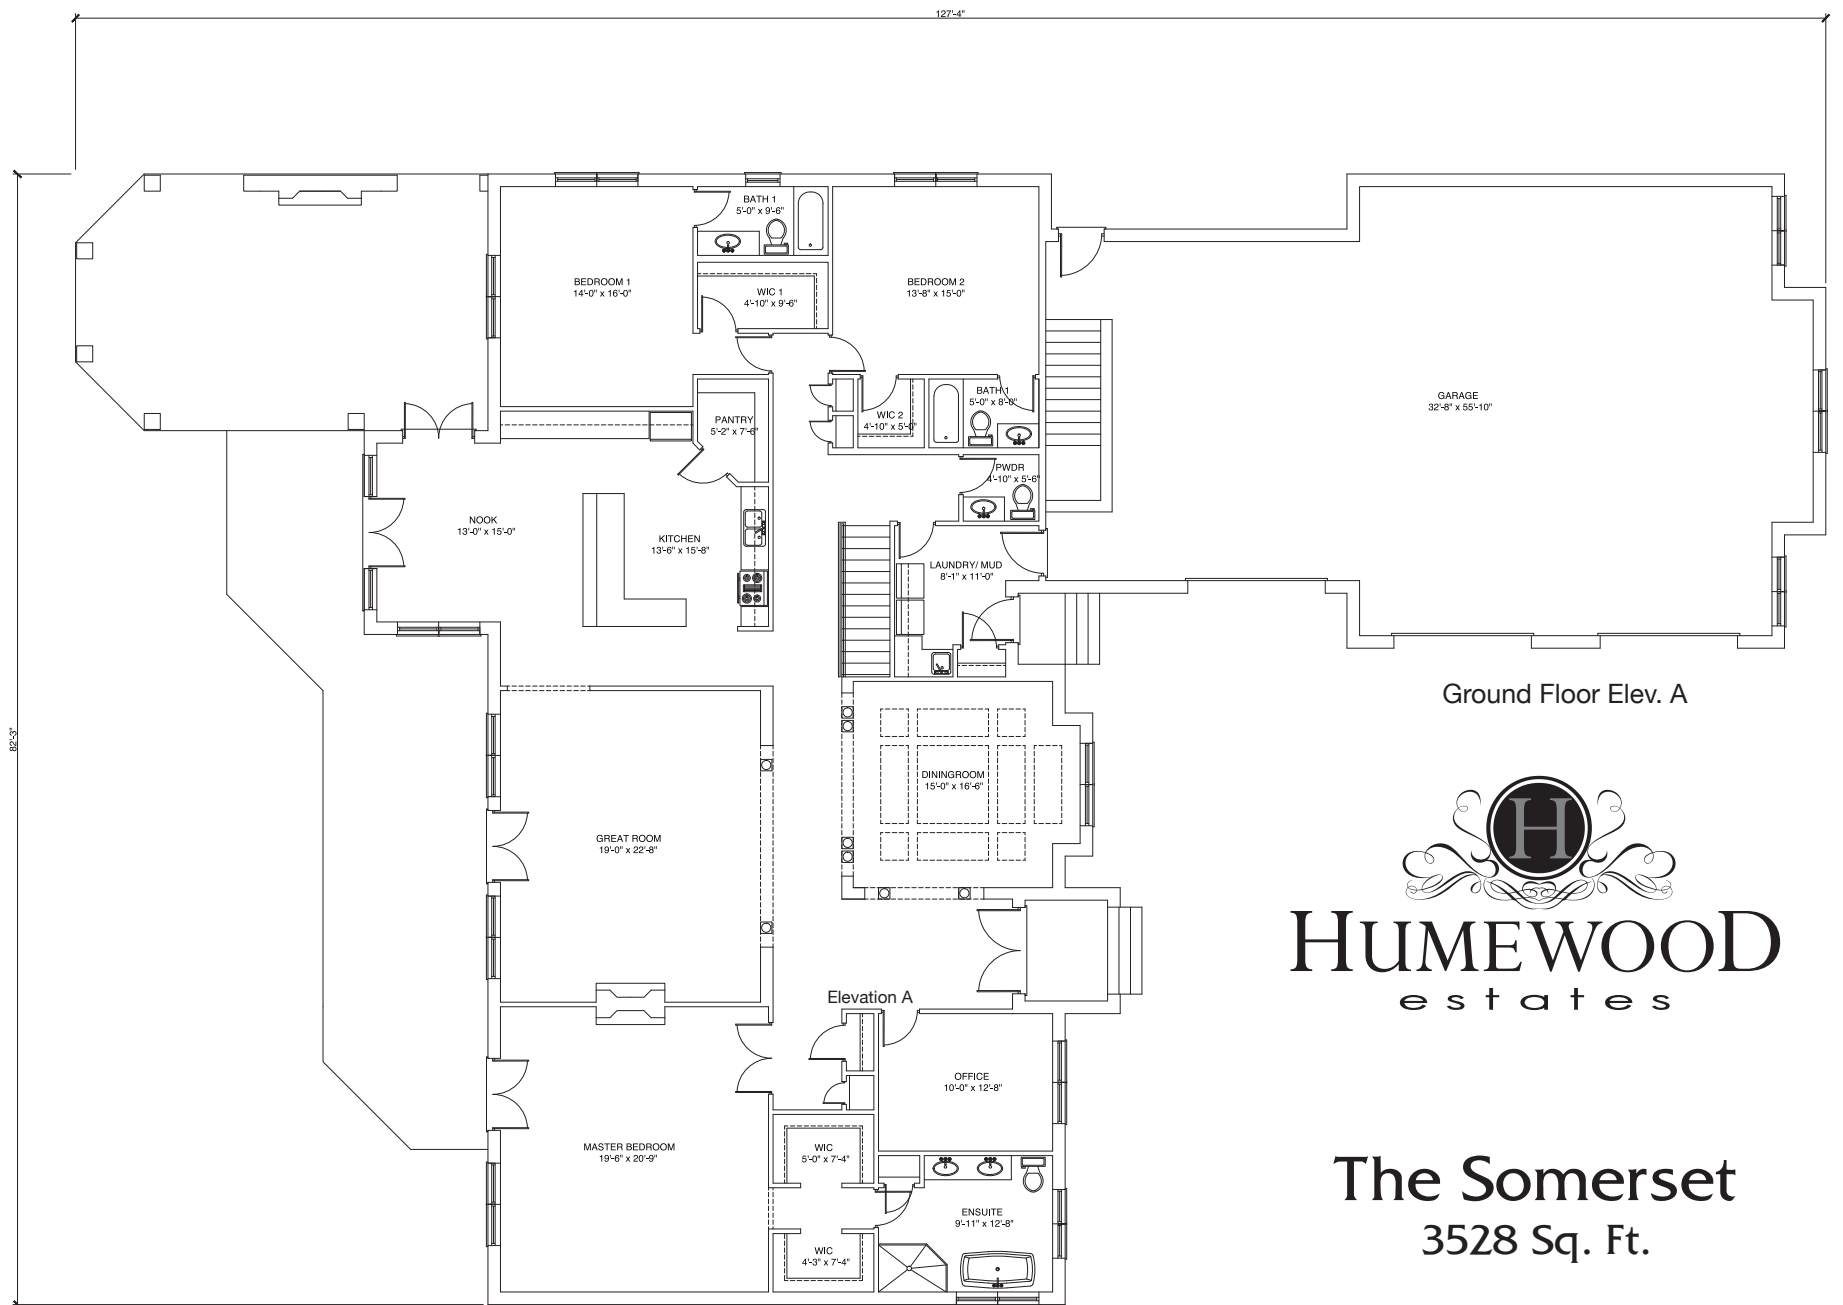

HUMEWOOD
estates

The Somerset
3528 Sq. Ft.

Ground Floor Elev. A

The Somerset
3528 Sq. Ft.

Materials, specifications, and floor plans are subject to change without notice. All house renderings are artist's conceptions. All floor plans are approximate dimensions. Actual useable floor space may vary from the stated floor area. Final placement of furnace, laundry hook-ups and hot water tank to be determined by Vendor. E. & O. E.